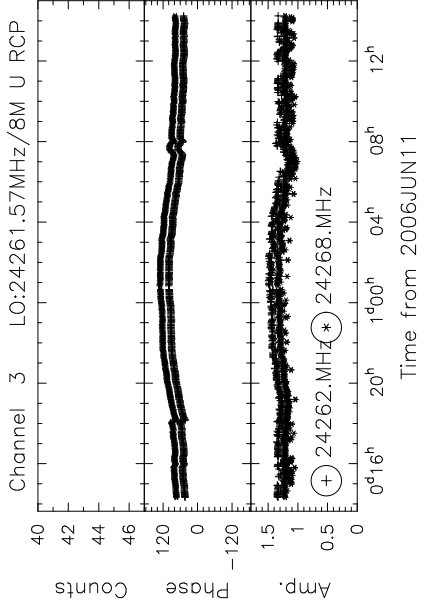

MK SYSTEM TEMPERATURES BP125B

Time on 2006JUN11 (DOY 162)

MK MONITOR DATA BP125B

2006JUN11

BP125B

--- MK

CABLE and PCAL DATA

Flagged Times BP125B

Time (Day 0 is day of year 162)