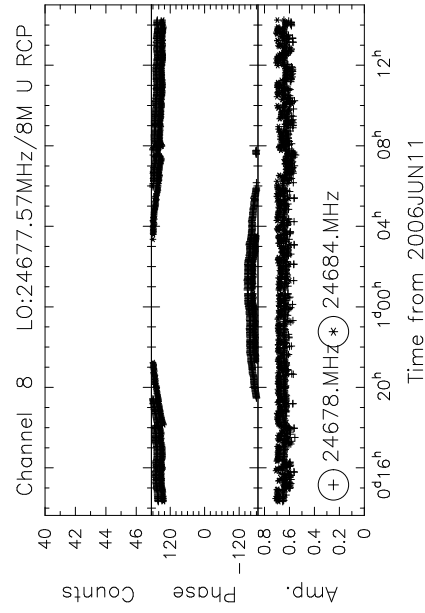

MK SYSTEM TEMPERATURES BP125B

Time on 2006JUN11 (DOY 162)

MK MONITOR DATA BP125B

2006JUN11

BP125B

--- MK

CABLE and PCAL DATA

Flagged Times BP125B

Time (Day 0 is day of year 162)