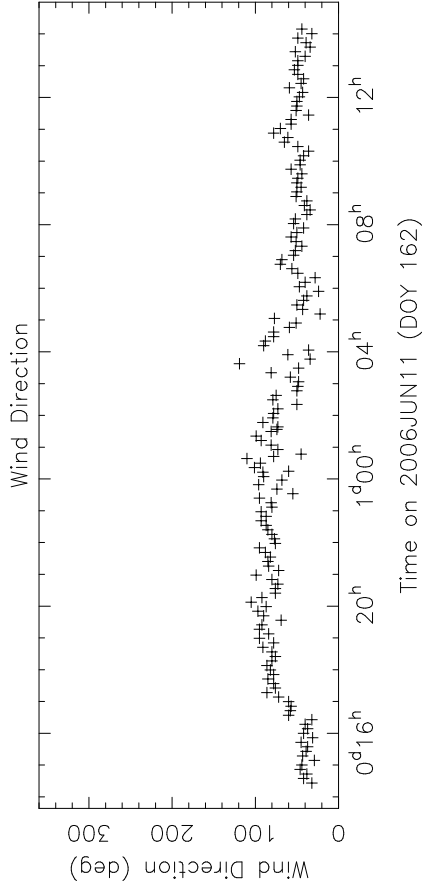

MK SYSTEM TEMPERATURES BP125B

Time on 2006JUN11 (DOY 162)

MK MONITOR DATA BP125B

2006JUN11

BP125B

--- MK

CABLE and PCAL DATA

Flagged Times BP125B

Time (Day 0 is day of year 162)