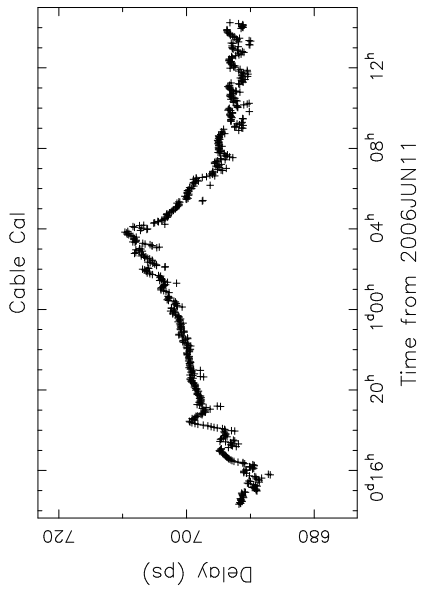

MK SYSTEM TEMPERATURES BP125B

Time on 2006JUN11 (DOY 162)

MK MONITOR DATA BP125B

2006JUN11

BP125B

--- MK

CABLE and PCAL DATA

Flagged Times BP125B

Time (Day 0 is day of year 162)