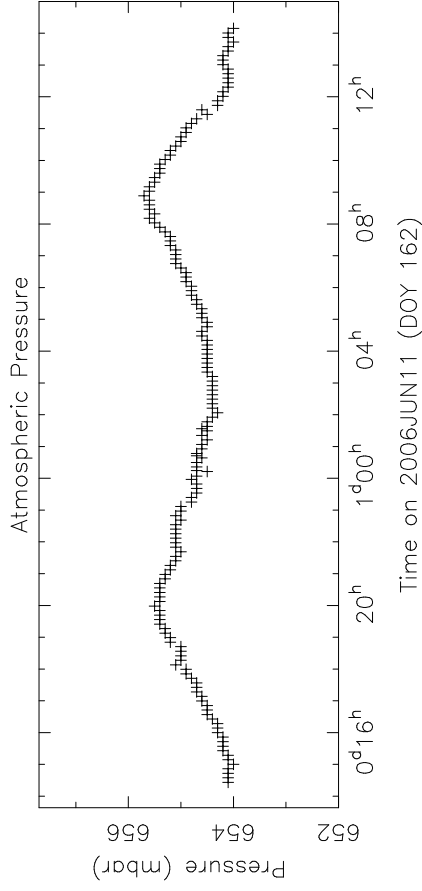

MK SYSTEM TEMPERATURES BP125B

Time on 2006JUN11 (DOY 162)

MK MONITOR DATA BP125B

2006JUN11

BP125B

--- MK

CABLE and PCAL DATA

Flagged Times BP125B

Time (Day 0 is day of year 162)