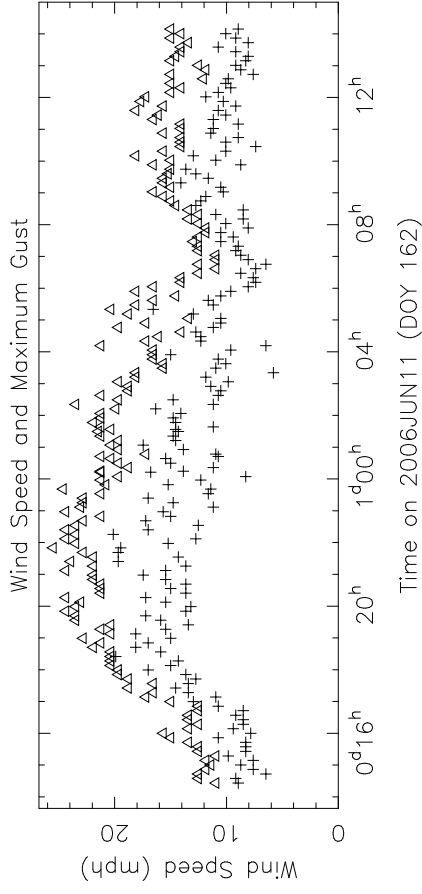

MK SYSTEM TEMPERATURES BP125B

Time on 2006JUN11 (DOY 162)

MK MONITOR DATA BP125B

2006JUN11

BP125B

--- MK

CABLE and PCAL DATA

Flagged Times BP125B

Time (Day 0 is day of year 162)