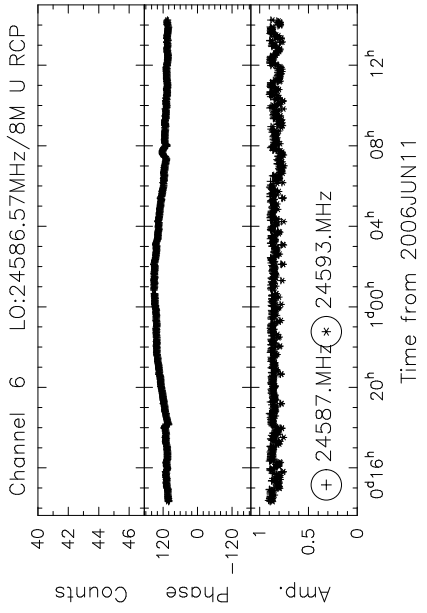

MK SYSTEM TEMPERATURES BP125B

Time on 2006JUN11 (DOY 162)

MK MONITOR DATA BP125B

2006JUN11

BP125B

--- MK

CABLE and PCAL DATA

Flagged Times BP125B

Time (Day 0 is day of year 162)