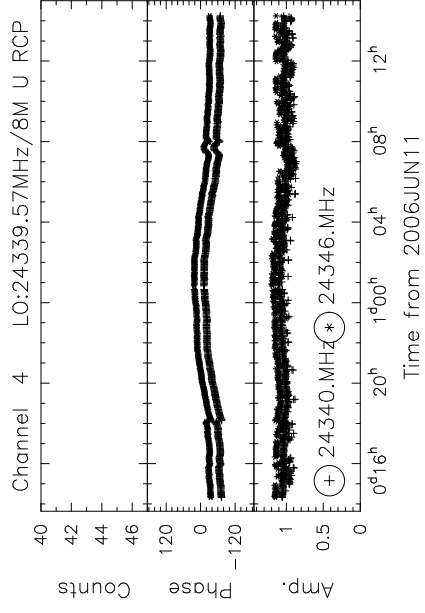

MK SYSTEM TEMPERATURES BP125B

Time on 2006JUN11 (DOY 162)

MK MONITOR DATA BP125B

2006JUN11

BP125B

--- MK

CABLE and PCAL DATA

Flagged Times BP125B

Time (Day 0 is day of year 162)