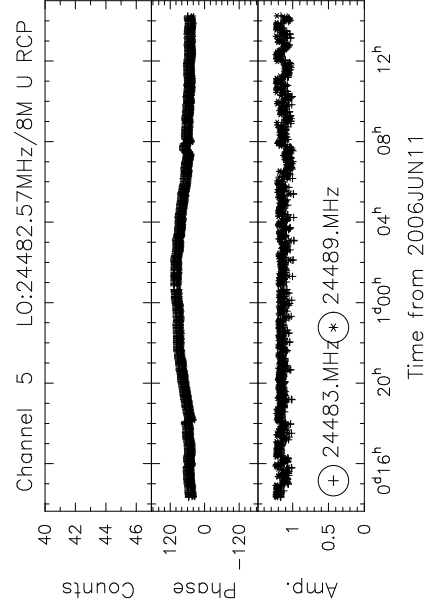

MK SYSTEM TEMPERATURES BP125B

Time on 2006JUN11 (DOY 162)

MK MONITOR DATA BP125B

2006JUN11

BP125B

--- MK

CABLE and PCAL DATA

Flagged Times BP125B

Time (Day 0 is day of year 162)