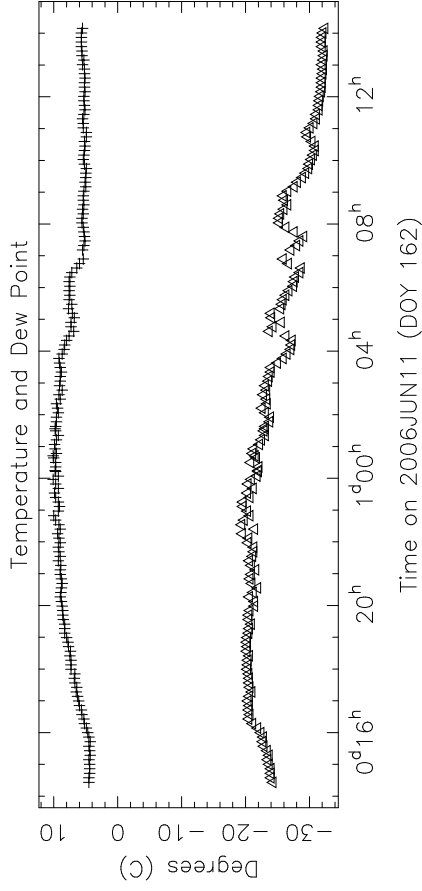

MK SYSTEM TEMPERATURES BP125B

Time on 2006JUN11 (DOY 162)

MK MONITOR DATA BP125B

2006JUN11

BP125B

--- MK

CABLE and PCAL DATA

Flagged Times BP125B

Time (Day 0 is day of year 162)