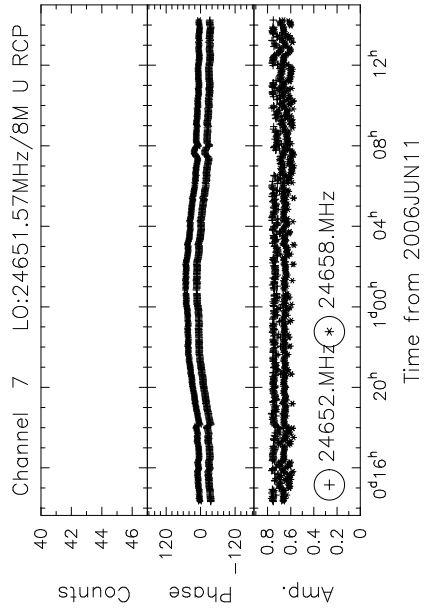

MK SYSTEM TEMPERATURES BP125B

Time on 2006JUN11 (DOY 162)

MK MONITOR DATA BP125B

2006JUN11

BP125B

--- MK

CABLE and PCAL DATA

Flagged Times BP125B

Time (Day 0 is day of year 162)