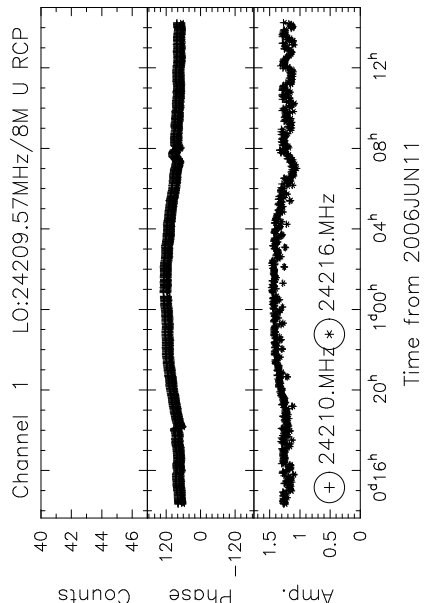

MK SYSTEM TEMPERATURES BP125B

Time on 2006JUN11 (DOY 162)

MK MONITOR DATA BP125B

2006JUN11

BP125B

--- MK

CABLE and PCAL DATA

Flagged Times BP125B

Time (Day 0 is day of year 162)