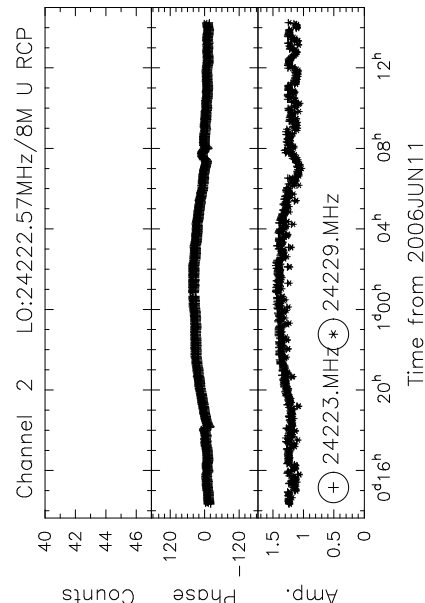

MK SYSTEM TEMPERATURES BP125B

Time on 2006JUN11 (DOY 162)

MK MONITOR DATA BP125B

2006JUN11

BP125B

--- MK

CABLE and PCAL DATA

Flagged Times BP125B

Time (Day 0 is day of year 162)