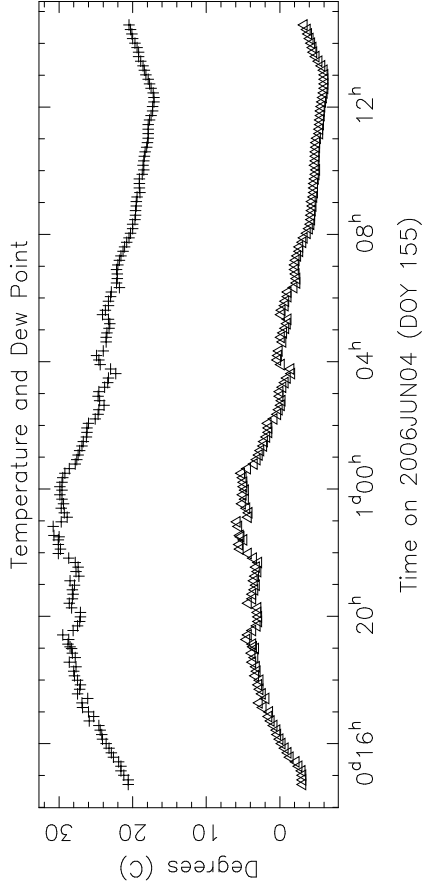

PT SYSTEM TEMPERATURES BP125A

Time on 2006JUN04 (DOY 155)

PT MONITOR DATA BP125A

CABLE and PCAL DATA --- PT BP125A

2006JUN04