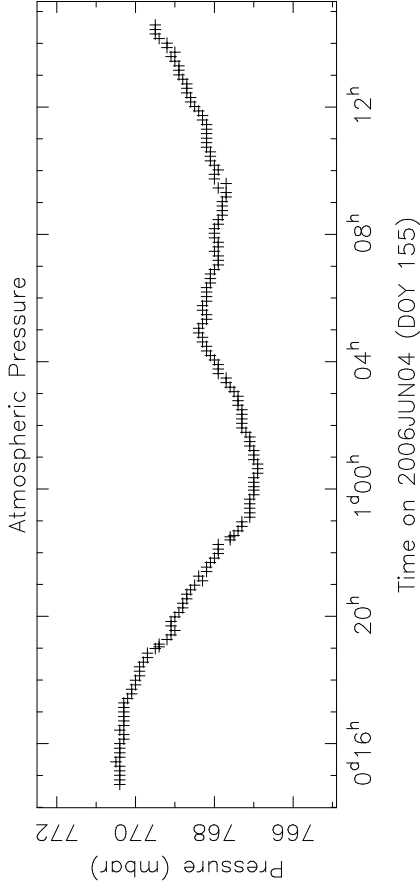

PT SYSTEM TEMPERATURES BP125A

Time on 2006JUN04 (DOY 155)

PT MONITOR DATA BP125A

CABLE and PCAL DATA --- PT BP125A

2006JUN04