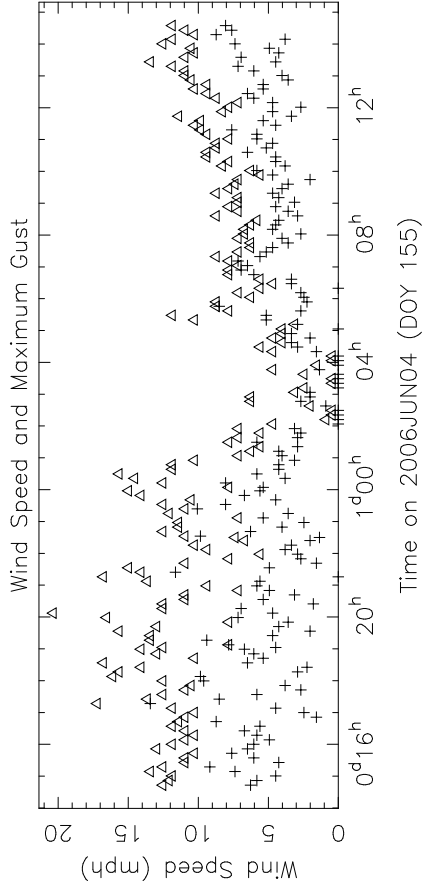

PT SYSTEM TEMPERATURES BP125A

Time on 2006JUN04 (DOY 155)

PT MONITOR DATA BP125A

CABLE and PCAL DATA --- PT BP125A

2006JUN04