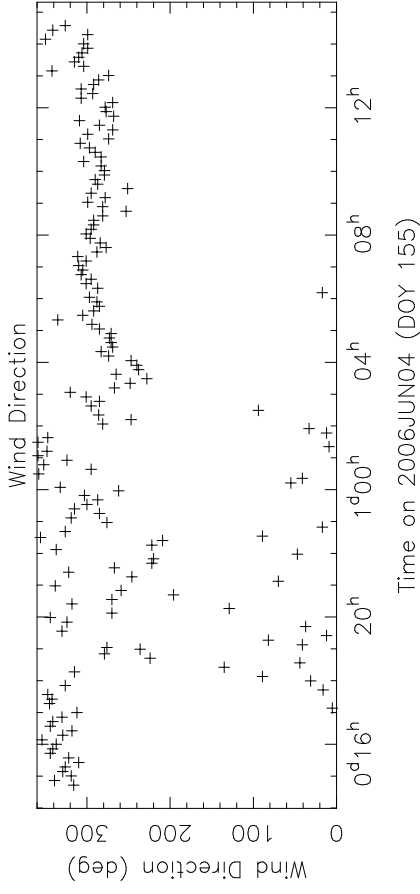

PT SYSTEM TEMPERATURES BP125A

Time on 2006JUN04 (DOY 155)

PT MONITOR DATA BP125A

CABLE and PCAL DATA --- PT BP125A

2006JUN04